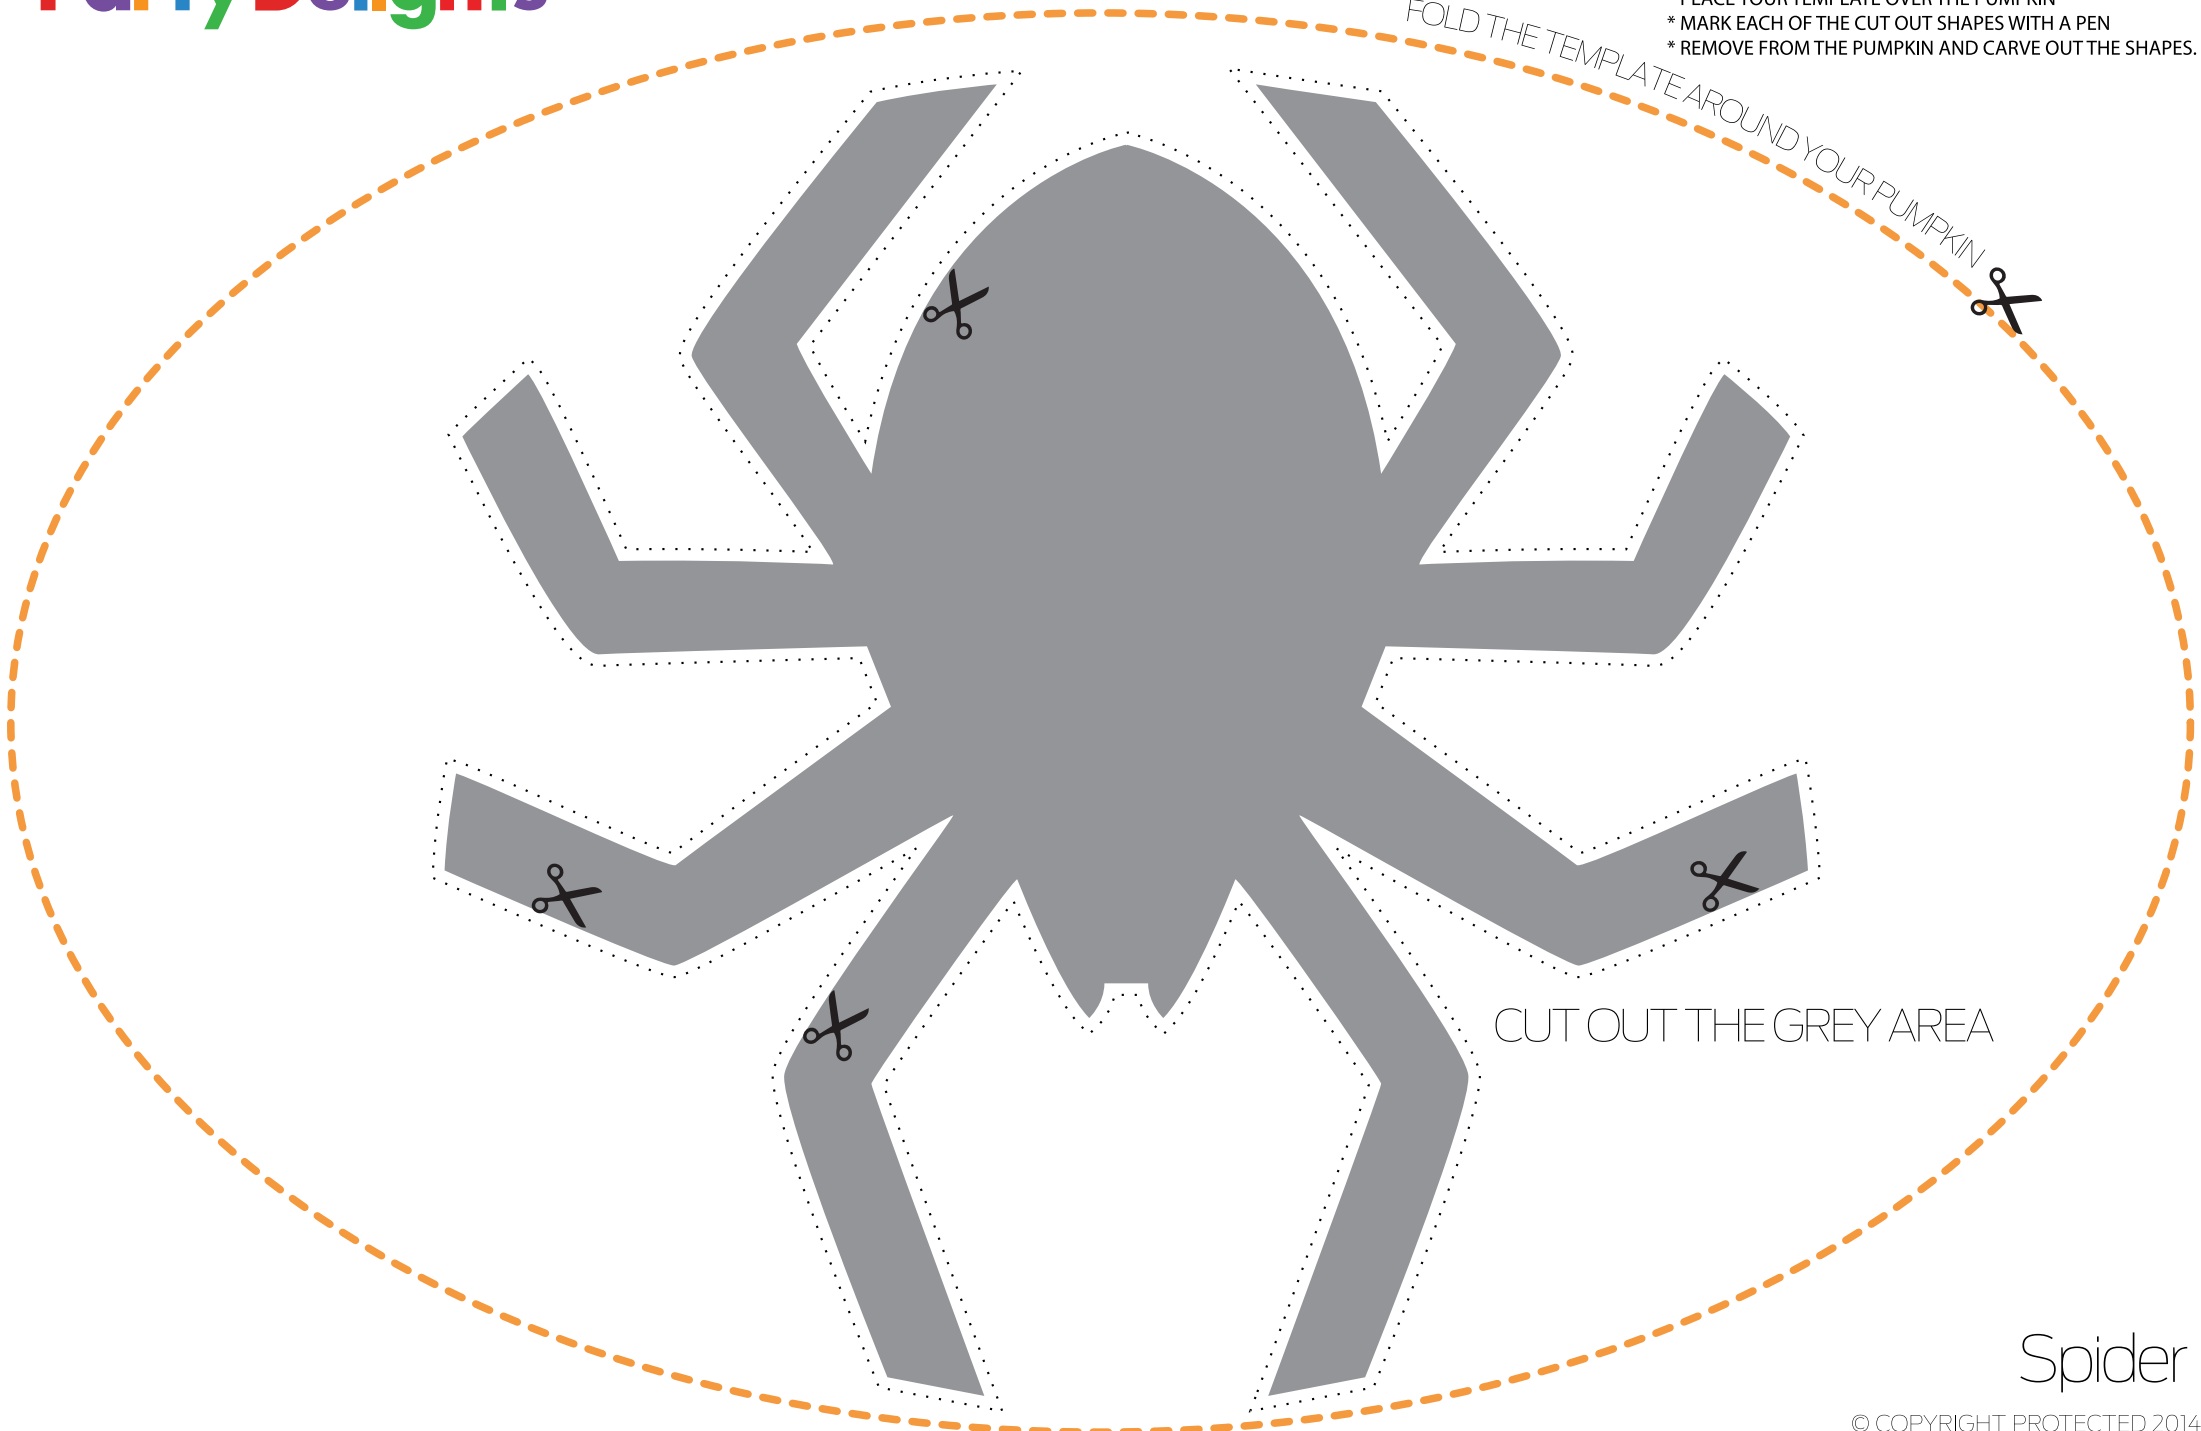

- INSTRUCTIONS:
- \* CUT ALONG THE ORANGE DOTTED LINE
  - \* CUT OUT THE GREY SHADED AREAS AND DISCARD
  - \* PLACE YOUR TEMPLATE OVER THE PUMPKIN
  - \* MARK EACH OF THE CUT OUT SHAPES WITH A PEN
  - \* REMOVE FROM THE PUMPKIN AND CARVE OUT THE SHAPES.

FOLD THE TEMPLATE AROUND YOUR PUMPKIN

CUT OUT THE GREY AREA