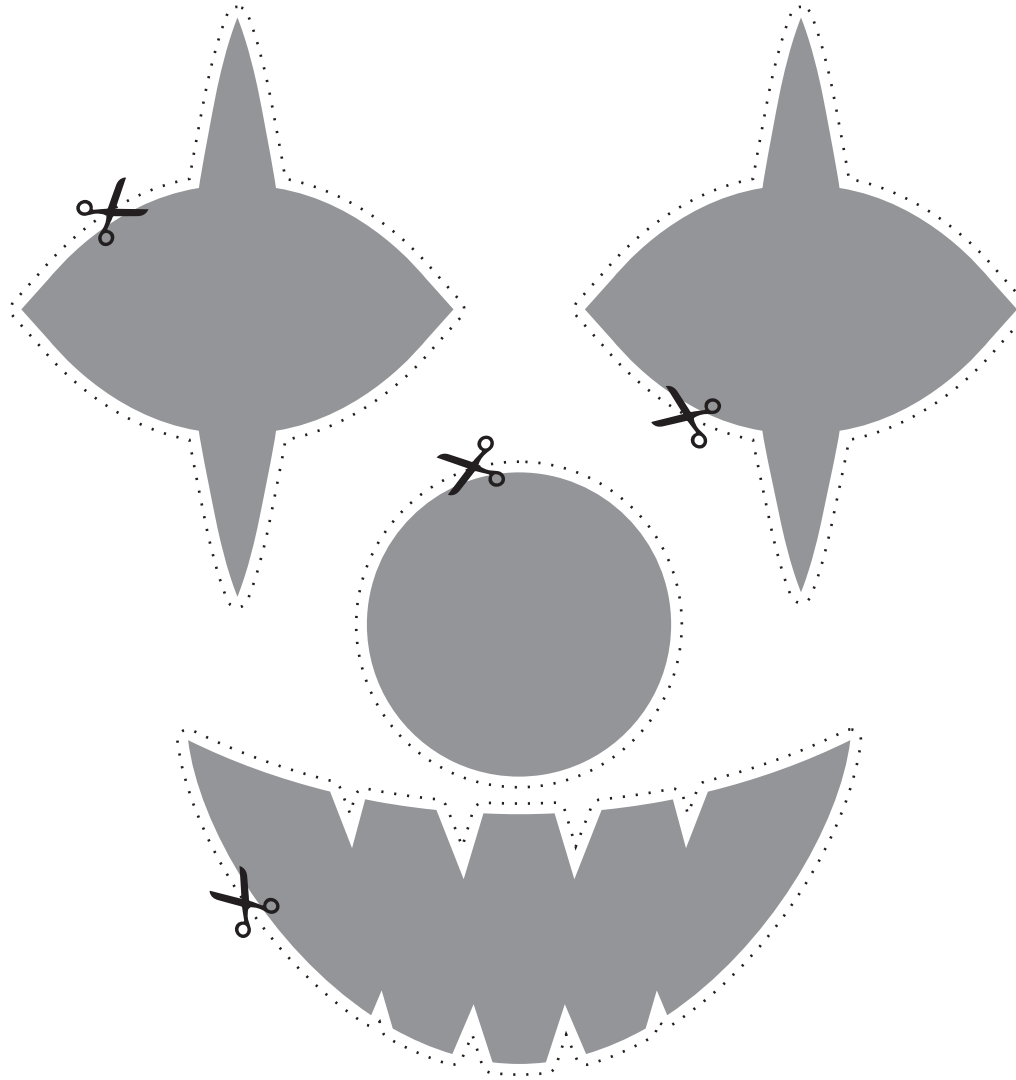

- INSTRUCTIONS:
- * CUT ALONG THE ORANGE DOTTED LINE
 - * CUT OUT THE GREY SHADED AREAS AND DISCARD
 - * PLACE YOUR TEMPLATE OVER THE PUMPKIN
 - * MARK EACH OF THE CUT OUT SHAPES WITH A PEN
 - * REMOVE FROM THE PUMPKIN AND CARVE OUT THE SHAPES.

CUT OUT THE GREY AREA

FOLD THE TEMPLATE AROUND YOUR PUMPKIN

CUT OUT THE GREY AREA